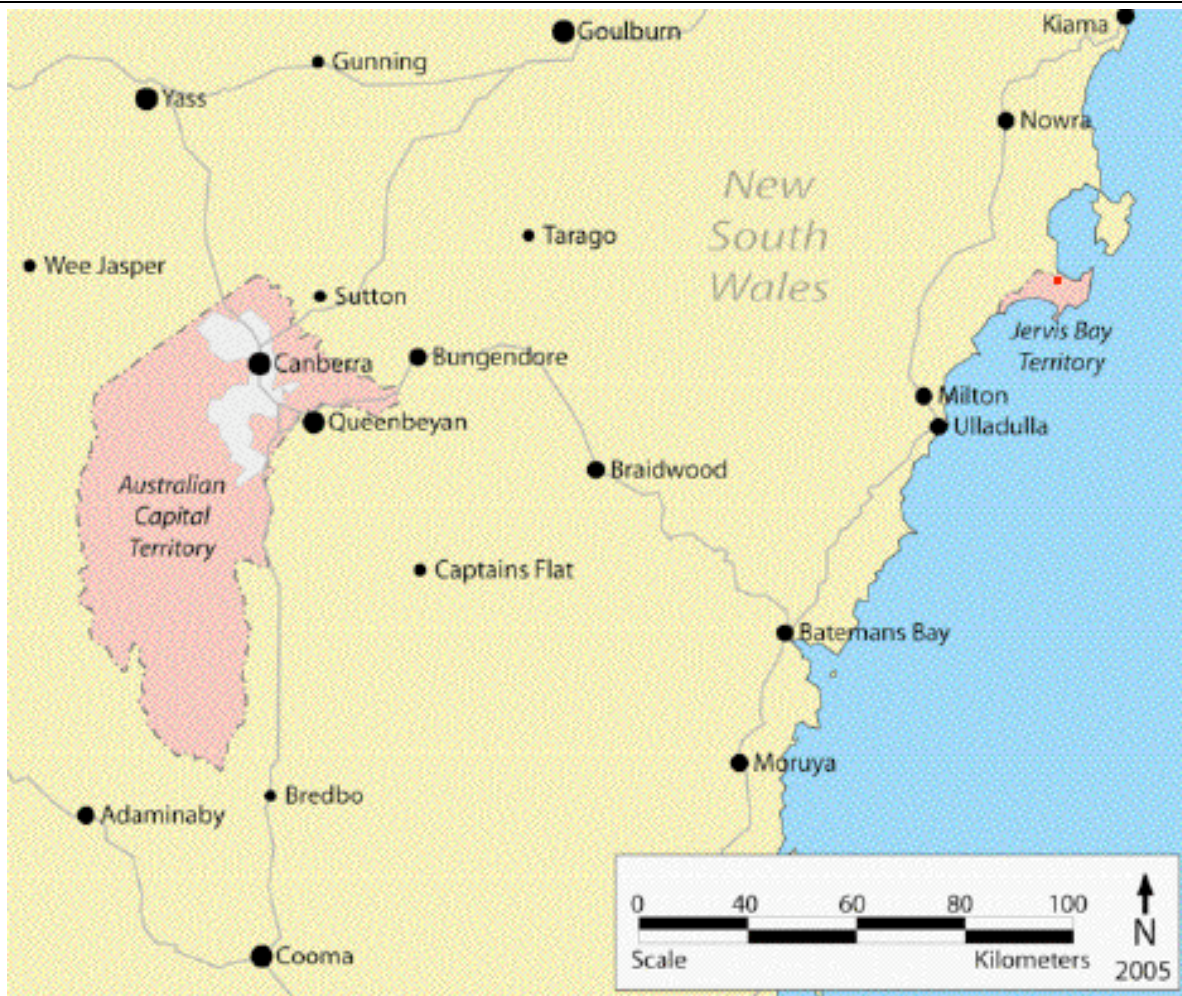

JERVIS BAY REGION

Jervis Bay Region		4 hour Days	6 hour Days
2007	Jervis Bay (P/T)	Mon, Tues & Wed OR	Thur & Fri

The CPS is a strong effective voice of the parents of preschool children in the ACT.

We work together, with our partners, to promote choice and opportunity in preschool education.